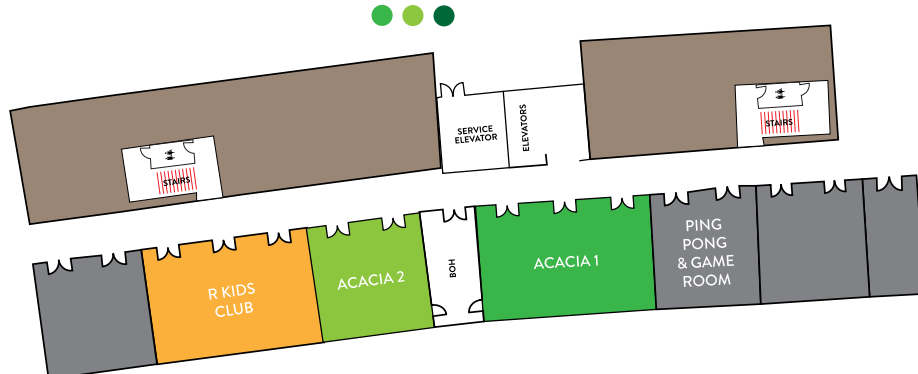

VENUES	DIMENSION W X L X H (M)	AREA (Sq M)	RECEPTION - COCKTAIL	ROUND TABLE	THEATRE	CLASSROOM	U-SHAPE	BOARD
BANYAN BALLROOM (HL)	18 x 18 x 5	324	400	200	300	180	72	-
BANYAN 1 (HL)	9 x 18 x 5	162	160	80	120	70	50	30
BANYAN 2 (HL)	9 x 9 x 5	81	80	40	60	36	25	24
BANYAN 3 (HL)	9 x 9 x 5	81	80	40	60	36	25	24
DIAMOND	9 x 27 x 5	243	160	110	160	120	60	40
PINE 1 & 2 (HL)	17 x 7 x 5	119	110	60	80	48	40	30
PINE 1 (HL)	8.5 x 7 x 5	60	50	30	40	24	18	18
PINE 2 (HL)	8.5 x 7 x 5	60	50	30	40	24	18	18
PALM 1 & 2 (HL)	14 X 8.5 X 5	119	110	60	80	45	40	30
PALM 1 (HL)	7 X 8.5 X 5	60	50	30	40	24	18	18
PALM 2 (HL)	7 X 8.5 X 5	60	50	30	40	24	18	18
ACACIA 1 (LG)	7.15 X 12	85	50	40	50	36	32	26
ACACIA 2 (LG)	7.15 X 8	57	30	30	30	20	16	16
MAHOGANY (CL)	9.45 X 14.2 X 4	134	200	120	150	70	35	30
MAPLE 1 (CL)	12 X 13.3	160	150	70	120	60	45	60
MAPLE 2 (CL)	15.5 X 5	80	60	40	60	30	20	24
THE LOUNGE (CL)	13.8 X 8.4	116	60	30	20	15	15	15

- DETAILS : HL : HOTEL LOBBY CL : CLUB LOBBY LG : LOWER GROUND
- ALL WITHOUT STAGE OR HEAD TABLE

TO PINE, BANYAN & PALM

INNER COURTYARD

OUTDOOR ACTIVITIES & FACILITIES

-  ARCHERY
-  PONY RIDE
-  SHOOT THE TARGET
-  PAINTBALL
-  WATER ZORB BALL
-  FLYING FOX
-  ATV
-  WABBIT MOTEL
-  BIRD MOTEL
-  FISH POND
-  KIDS OUTBOUND **NEW!**
-  WOODEN HOUSE **NEW!**
-  OUTDOOR PLAYGROUND **NEW!**
-  SELFIE DECK **NEW!**