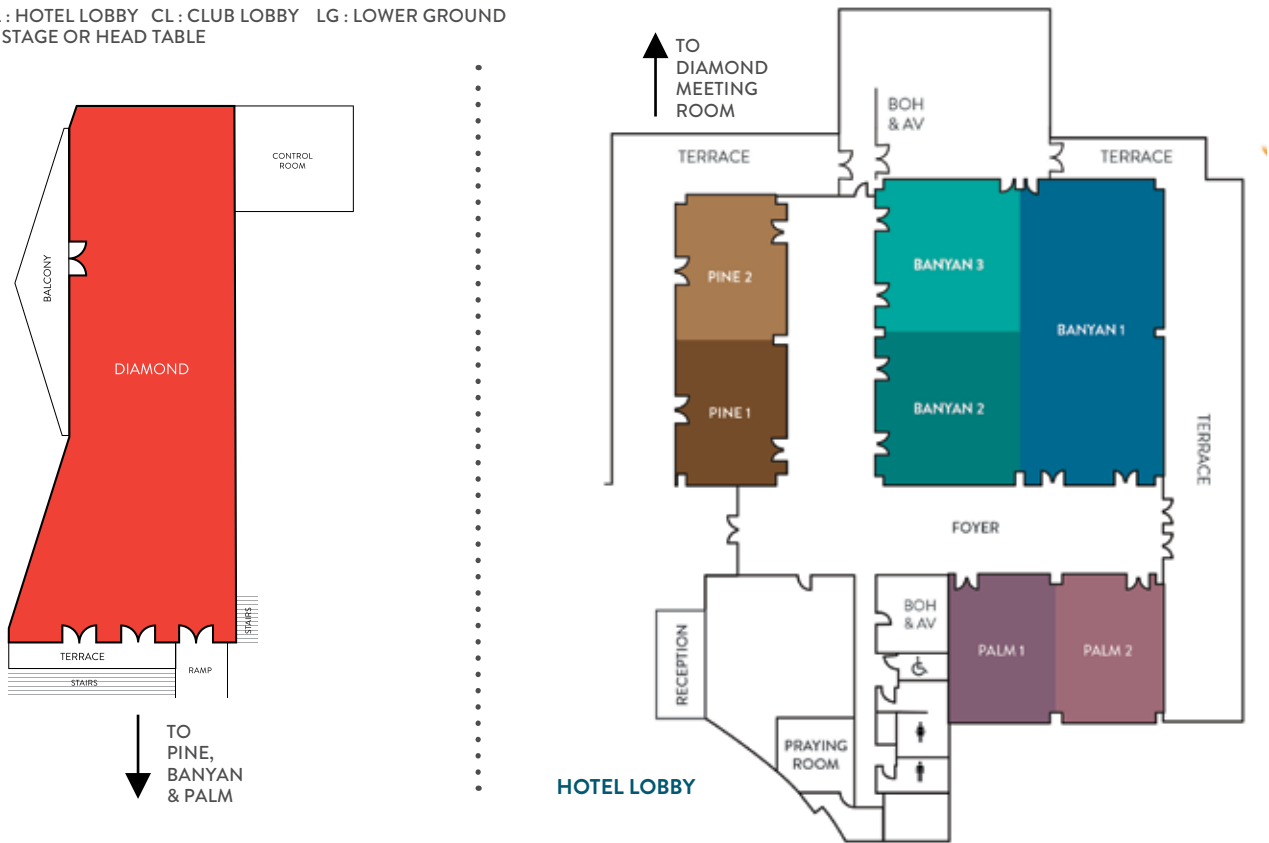

RESTAURANTS & BAR

• The Pavilion Restaurant

Open-kitchen international buffet for breakfast, lunch, dinner, and also available for a la carte.

Location : Hotel

Capacity : 120 seats

• Patio Lounge

Garden view lounge that serves light snacks and beverages with live music on Friday - Saturday.

MEETINGS AND EVENTS

Our magnificent column-free ballroom can accommodate up to 400 guests, for seminars, meetings, social events and wedding receptions. Our 12 function rooms are also available for smaller gatherings.

VENUES	DIMENSION W X L X H (M)	AREA (Sq M)	RECEPTION - COCKTAIL	ROUND TABLE	THEATRE	CLASSROOM	U-SHAPE	BOARD
BANYAN BALLROOM (HL)	18 x 18 x 5	324	400	200	300	180	72	-
BANYAN 1 (HL)	9 x 18 x 5	162	160	80	120	70	50	30
BANYAN 2 (HL)	9 x 9 x 5	81	80	40	60	36	25	24
BANYAN 3 (HL)	9 x 9 x 5	81	80	40	60	36	25	24
DIAMOND	9 x 27 x 5	243	160	110	160	120	60	40
PINE 1 & 2 (HL)	17 x 7 x 5	119	110	60	80	48	40	30
PINE 1 (HL)	8.5 x 7 x 5	60	50	30	40	24	18	18
PINE 2 (HL)	8.5 x 7 x 5	60	50	30	40	24	18	18
PALM 1 & 2 (HL)	14 X 8.5 X 5	119	110	60	80	45	40	30
PALM 1 (HL)	7 X 8.5 X 5	60	50	30	40	24	18	18
PALM 2 (HL)	7 X 8.5 X 5	60	50	30	40	24	18	18
ACACIA 1 (LG)	7.15 X 12	85	50	40	50	36	32	26
ACACIA 2 (LG)	7.15 X 8	57	30	30	30	20	16	16
MAHOGANY (CL)	9.45 X 14.2 X 4	134	200	120	150	70	35	30
MAPLE 1 (CL)	12 X 13.3	160	150	70	120	60	45	60
MAPLE 2 (CL)	15.5 X 5	80	60	40	60	30	20	24
THE LOUNGE (CL)	13.8 X 8.4	116	60	30	20	15	15	15

- DETAILS : HL : HOTEL LOBBY CL : CLUB LOBBY LG : LOWER GROUND
- ALL WITHOUT STAGE OR HEAD TABLE

TO PINE, BANYAN & PALM

INNER COURTYARD

OUTDOOR ACTIVITIES & FACILITIES

-  ARCHERY
-  PONY RIDE
-  SHOOT THE TARGET
-  PAINTBALL
-  WATER ZORB BALL
-  FLYING FOX
-  ATV
-  WABBIT MOTEL
-  BIRD MOTEL
-  FISH POND
-  KIDS OUTBOUND **NEW!**
-  WOODEN HOUSE **NEW!**
-  OUTDOOR PLAYGROUND **NEW!**
-  SELFIE DECK **NEW!**